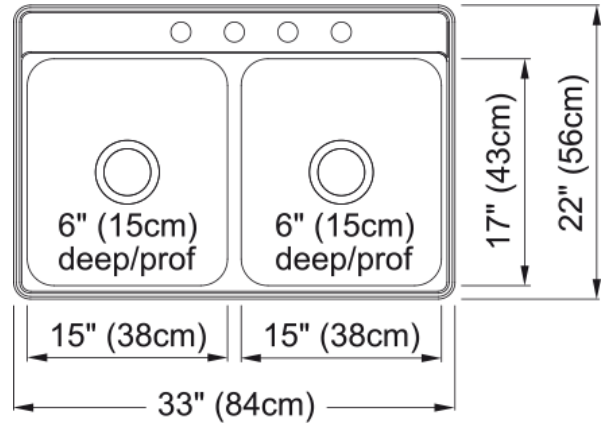

Creemore Drop In Sink - CDLA3322-6-4N | 101.0599.972

Technical Data

Aspect

| | |
|------------------|-----------------|
| Sink type | Sink |
| Type of material | Stainless steel |
| Number of bowls | 2 |
| Color | Steel |
| Surface finish | Silk |

Product Dimensions

| | |
|--------------------------------|--------|
| Exterior size: right to left | 33 |
| Exterior size: front to back | 21.976 |
| Large bowl size: right to left | 15 |
| Large bowl size: front to back | 17 |
| Large bowl: depth | 6 |
| Small bowl size: right to left | 15 |
| Small bowl size: front to back | 17 |
| Small bowl: depth | 6 |

Installation

| | |
|----------------------|-----|
| Minimum cabinet size | 36" |
|----------------------|-----|

Product specifications

| | |
|---------------------|--------------------|
| Installation type | Topmount / drop in |
| Drain hole | 3 1/2" |
| Position of drainer | No drainer |